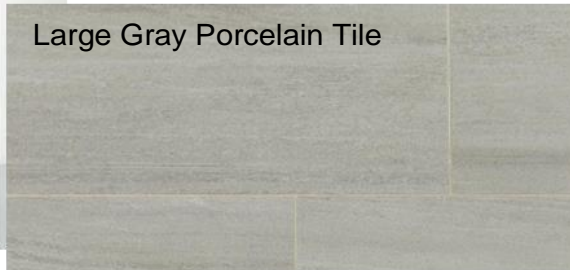

Gold Package Bathroom Option 1

Chrome Round Fixtures