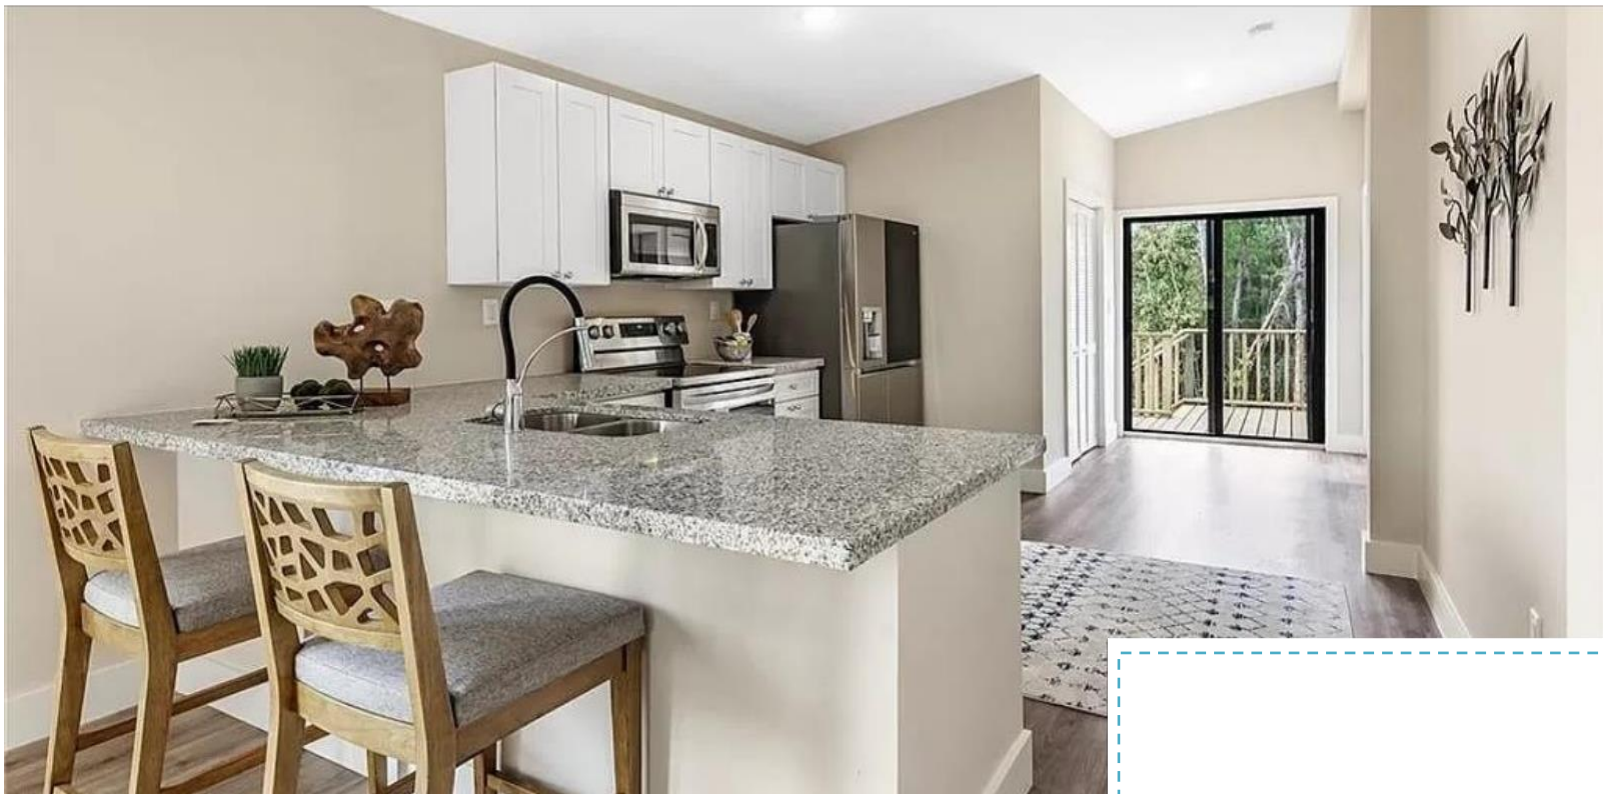

AMERICAN STEEL CORE BUILDERS

2024 FINISHES CATALOG